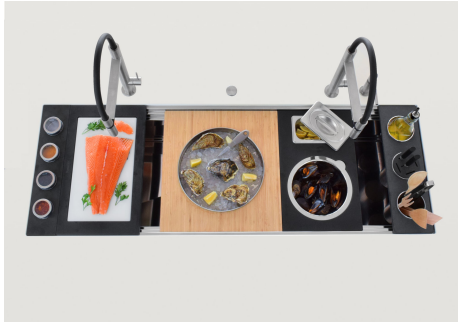

Happy Hour Level 4

Compatible accessories/Accessori compatibili:

8100 600

GALLERY

EQUIPMENT

GRILLE NOIRE POUR EVIERS RIVA
A100 E00

OPTIONAL ACCESSORIES

CUVETTE INOX PERFOREE