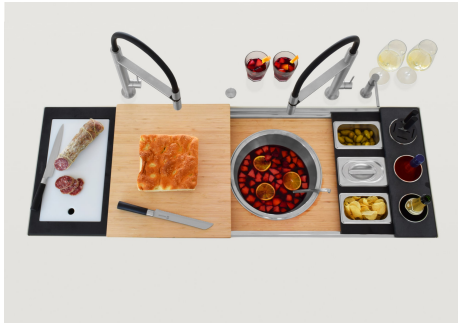

TECHNICAL DATA

Happy Hour Optional accessories / Accessori opzionali

The "rails" system makes it possible to use a combination of numerous accessories. Grids, chopping boards, utensils' ranging system, bowls and containers of different dimensions can be alternated in the workspace with a simple gesture, and can easily be stacked, in order to be on hand at all times.

Happy Hour Level 4

Compatible accessories/Accessori compatibili:

8100 600

GALLERY

EQUIPMENT

GRILLE NOIRE POUR EVIERS RIVA
A100 E00

OPTIONAL ACCESSORIES

CUVETTE INOX PERFOREE