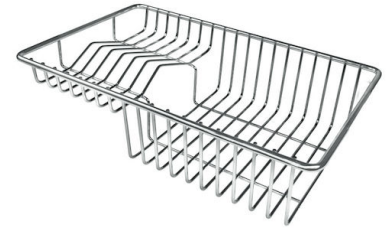

Happy Hour Level 4

Compatible accessories/Accessori compatibili:

8100 600

GALLERY

EQUIPMENT

GRILLE NOIRE POUR EVIERS RIVA
A100 E00

OPTIONAL ACCESSORIES

CUVETTE INOX PERFOREE

A151 F00

* only in combination with the accessory
A644 A01

CUVETTE PLASTIQUE BLANCHE

A153 A00

**GRILLE POR.ASSIETTES INOX
mm214x379**

A100 C03

* only in combination with the accessory
A644 A01

**KIT CUBE RONDE ET CUVETTE
RECTANGULAIRE POUR EVIERS
CONVIVIO**