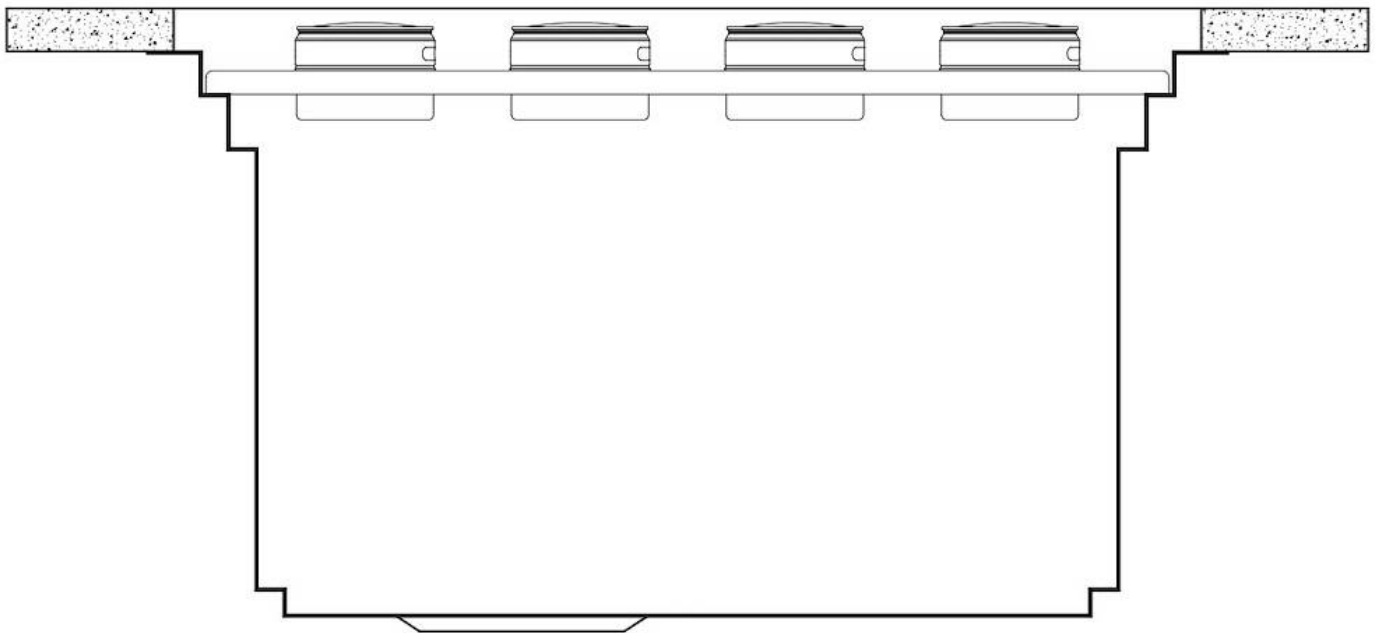

Happy Hour Level 2

Compatible accessories/Accessori compatibili:

8100 600
8100 620
8100 621
8100 622
8100 628
8624 000